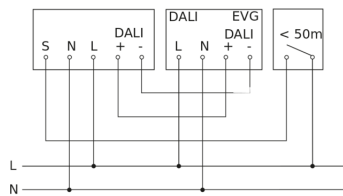

Hallway

DALI-2 APC - surface
EAN 4007841 058012
Article number 058012

Master circuit diagram

Master/slave interconnection circuit diagram